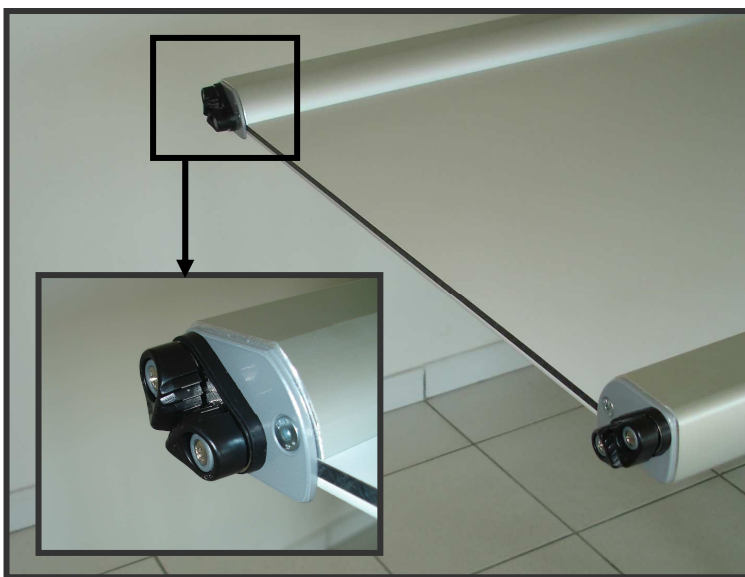

# ROPE TIES

Rope ties described herebelow are compatible with all kind of ropes for the contention of the animal.

## Rope ties located at the table top corners

This option is composed of 4 rope ties attached at each corner of the table top. For large sized animals.

## Sliding rope ties

This option is composed of 8 rope ties which 2 by 2 modules slide on the lateral sides of the table top so that the contention of the animal is adapted to its morphology.

**GeR-International**