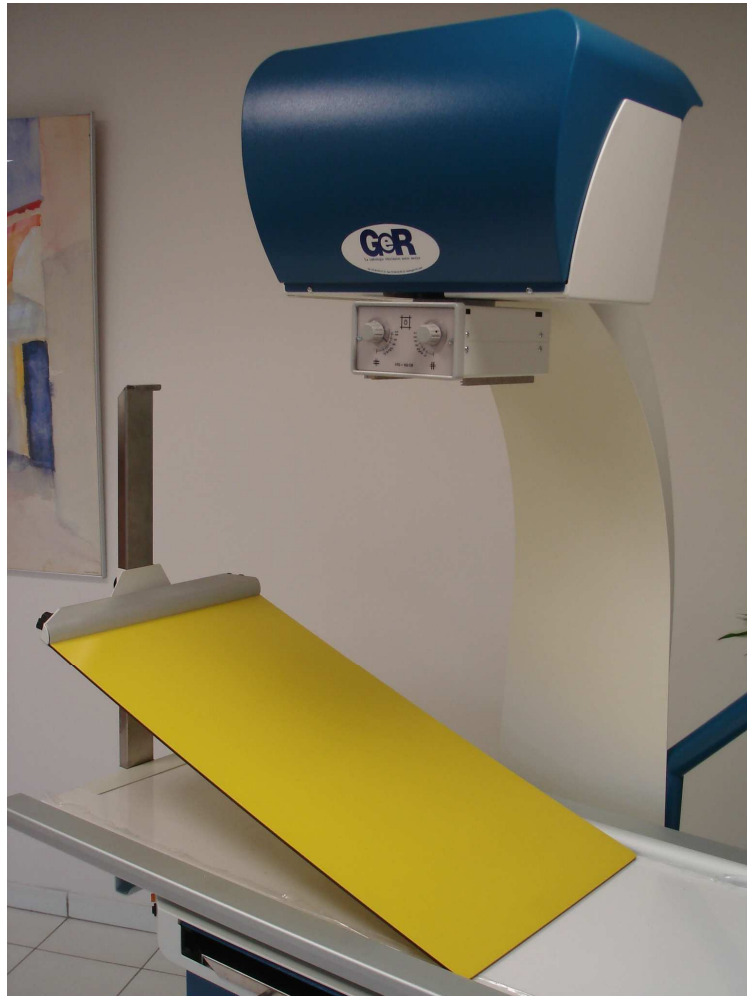

La radiologie vétérinaire notre métier

MYELOGRAPHIC ACCESSORIES

The myelographic accessories are composed of 2 parts:

- A radio transparent pannel (dimensions : 500 x 880 mm)
- A vertical support that enables the pannel to recline.

Characteristics :

- The head of the radio transparent pannel is equipped with 2 rope ties to prevent the subject from slipping down.
- The pannel can recline from 0 to 41°
- The myelographic pannel occupies a 690 to 940mm space on the table top depending on the selected reclining angle.
- Easy mounting and removal from the table top.