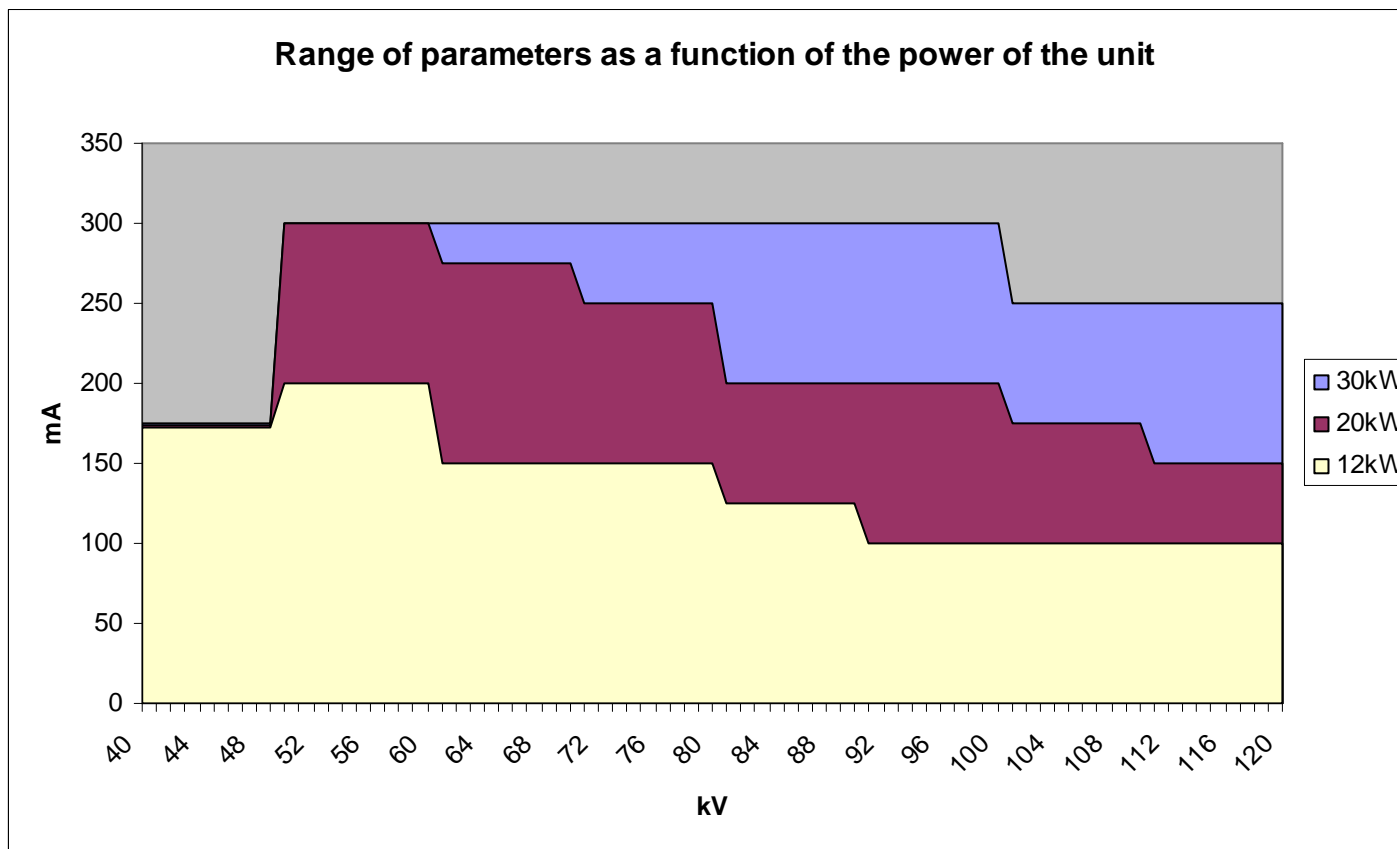

kV = Kilovolts mA = Milli Amperes

The Power of the Vet-Tech 200HF and the Vet-Tech Classic 200HF is 12kW
The Power of the Vet-Tech 250HF and the Vet-Tech Classic 250HF is 20kW
The Power of the Vet-Tech 300HF and the Vet-Tech Classic 300HF is 30kW